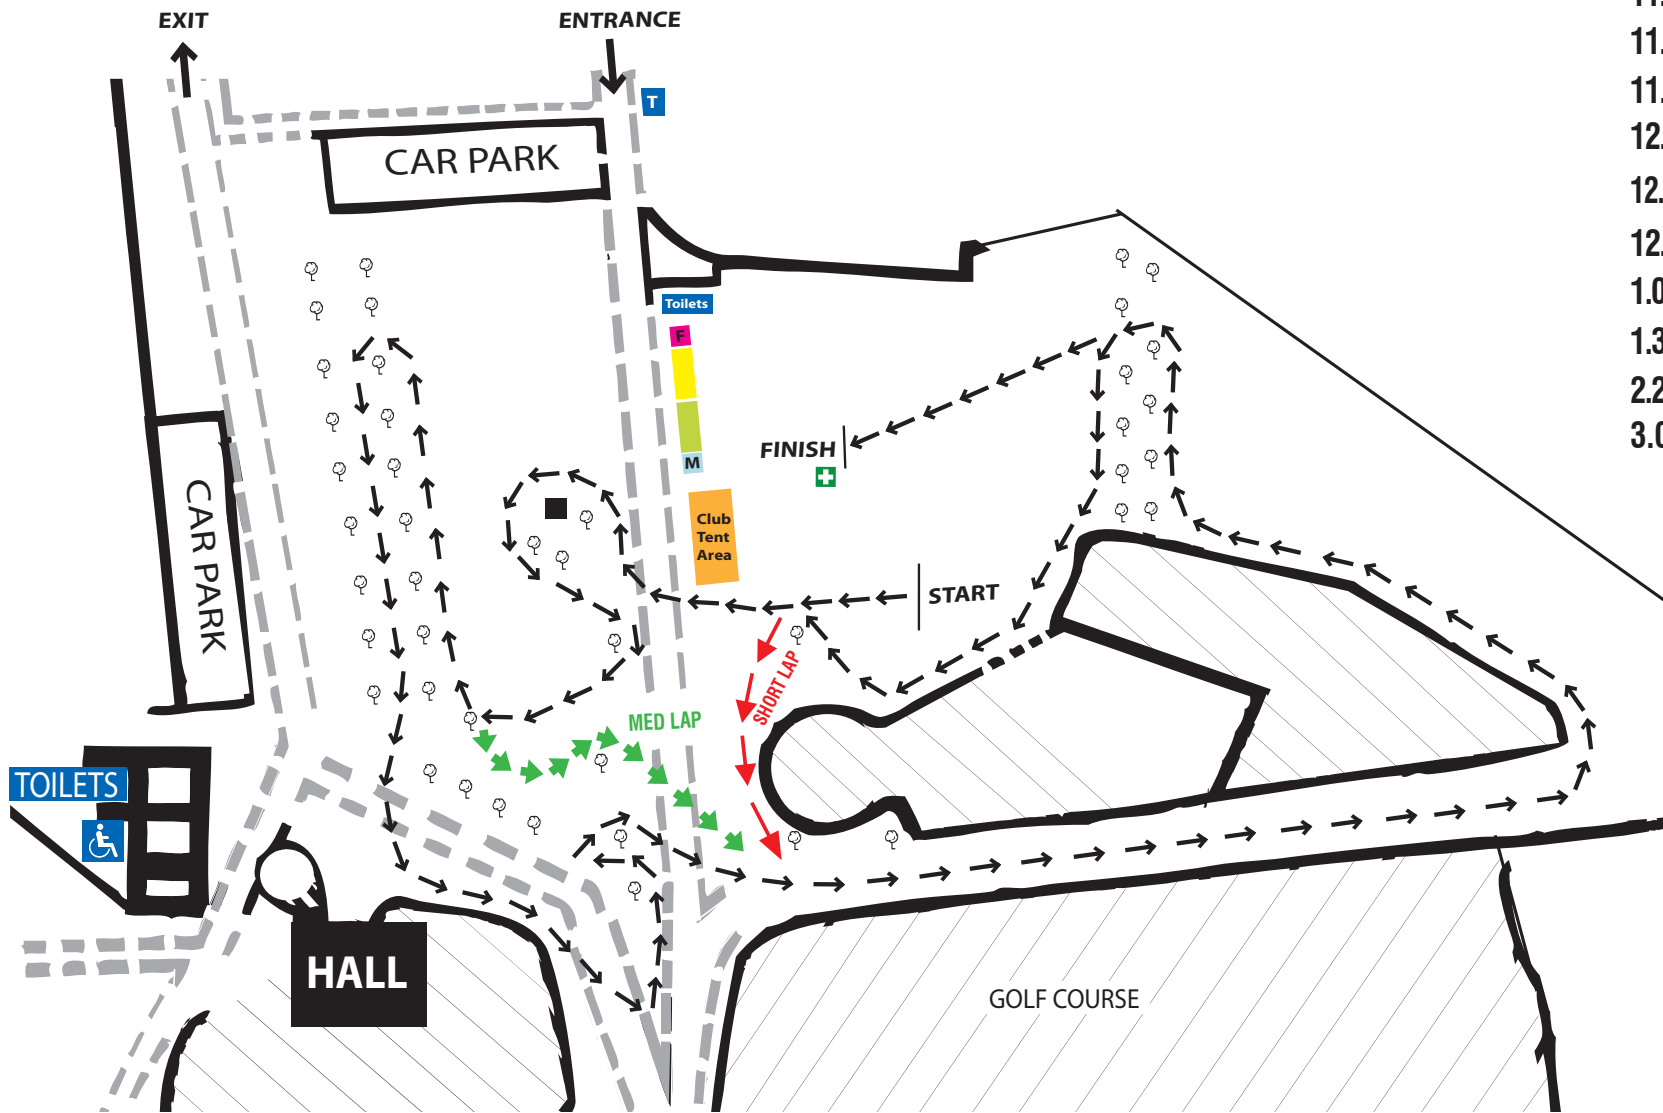

## Wollaton Park, Nottingham

11.00am U17 Women	(1 x M, 1 x L)
11.25am U15 Boys	(2 x M)
11.45am U13 Girls	(2 x S)
12.05pm U17 Men	(3 x M)
12.30pm U13 Boys	(2 x S)
12.45pm U15 Girls	(2 x M)
1.05pm U20 Women	(3 x M)
1.35pm U20 Men	(1 x M, 2 x L)
2.20pm Snr Women	(1 x M, 2 x L)
3.00pm Snr Men	(4 x L)

**Key:**

- Small Lap
- Medium Lap
- Large Lap

- Toilets
- Disabled Toilets at Stable Courtyard
- Registration & Presentation
- Refreshments
- Club Tent Area
- Male changing
- Female changing
- First aid